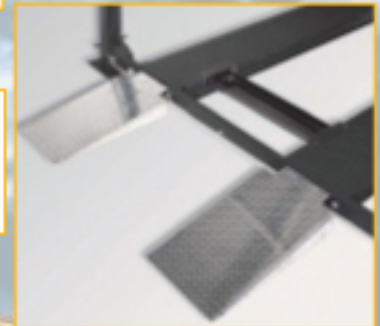

Solid Deck Option
Large storage area. Two diamond plate platforms drop between tracks for storage of snowmobiles, ATVs and garden equipment. Constructed of lightweight aluminum.

One-Step Caster Kit
Easy to install with no tools—simply pin them on, lower lift, casters automatically lift the columns; allows mobility with or without a vehicle; turn lift sideways to park two vehicles underneath.

Aluminum Approach Ramps (OPTIONAL)
These lightweight ramps weigh only 18 lbs. each compared with the 53 lbs. of standard ramps.

Stackable Poly Drip Trays, 3 (OPTIONAL)
Lightweight polyethylene; stackable: simply slide to back and stack! 8" or 12" widths.