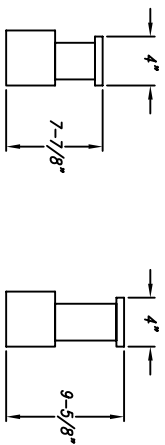

Wheel Assembly  
 (Adjustable: Fits between 42.25" - 53.50" between opening runways)

Jack Fully Raised with Arms extended