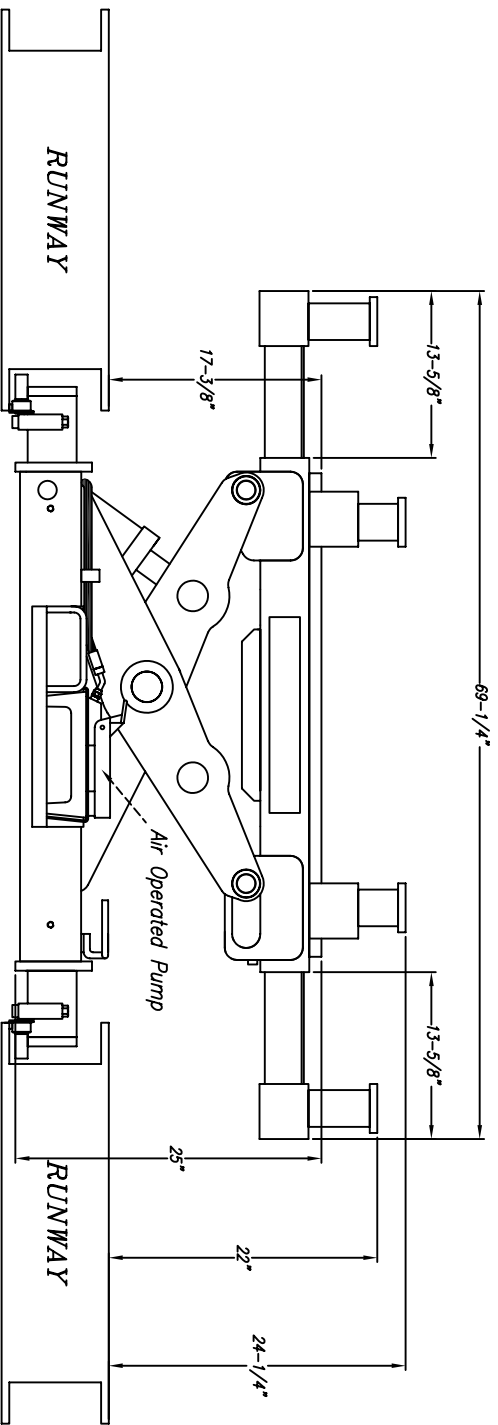

Wheel Assembly  
 (Adjustable: Fits between 42.25" - 53.50" between opening runways)

Jack Fully Raised with Arms extended