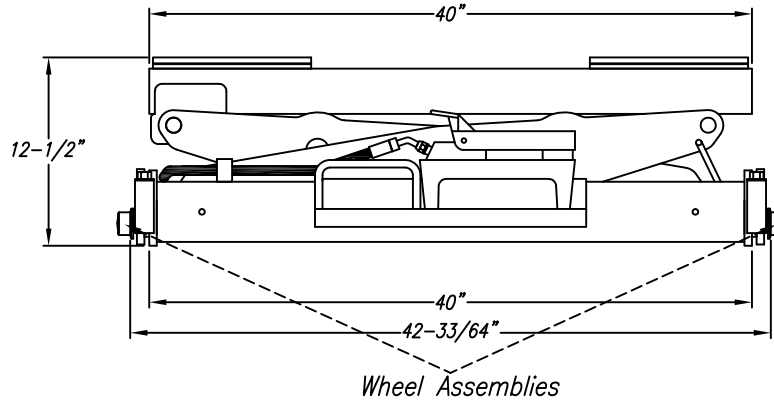

J15000H - Rolling Jack

Jack Closed

Low Lifting Adaptor

High Lifting Adaptor

Jack Fully Open with Arms Extended