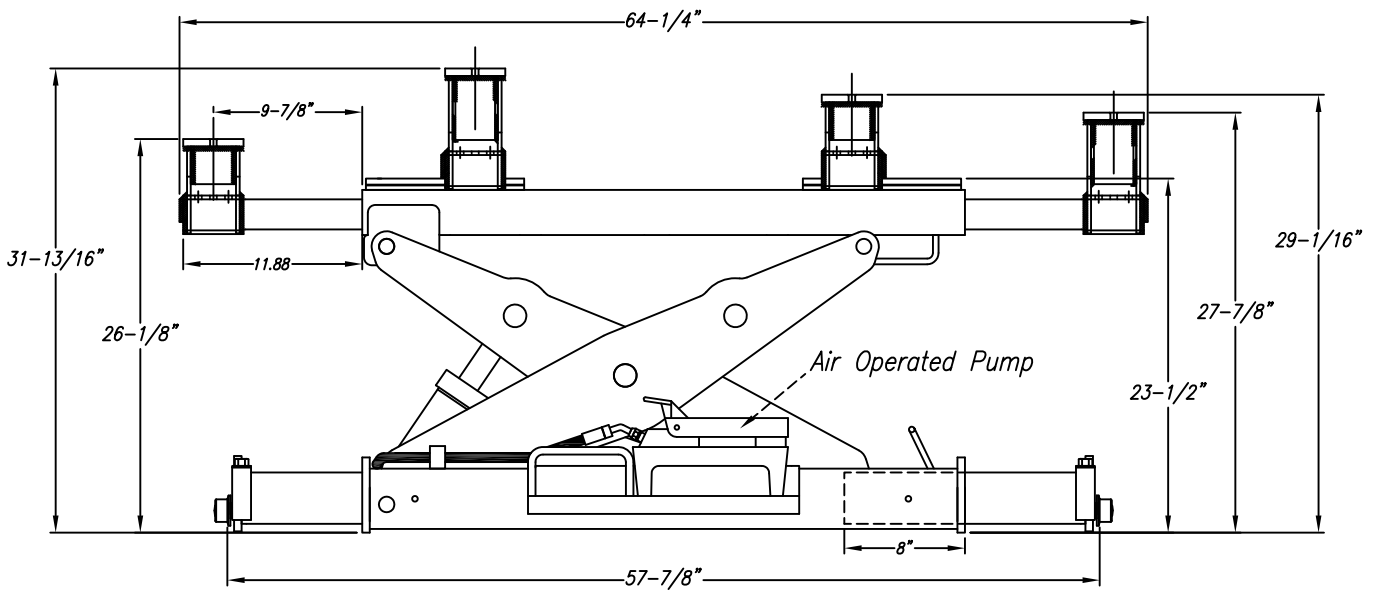

J15000H - Rolling Jack

Jack Closed

Low Lifting Adaptor

High Lifting Adaptor

Jack Fully Open with Arms Extended