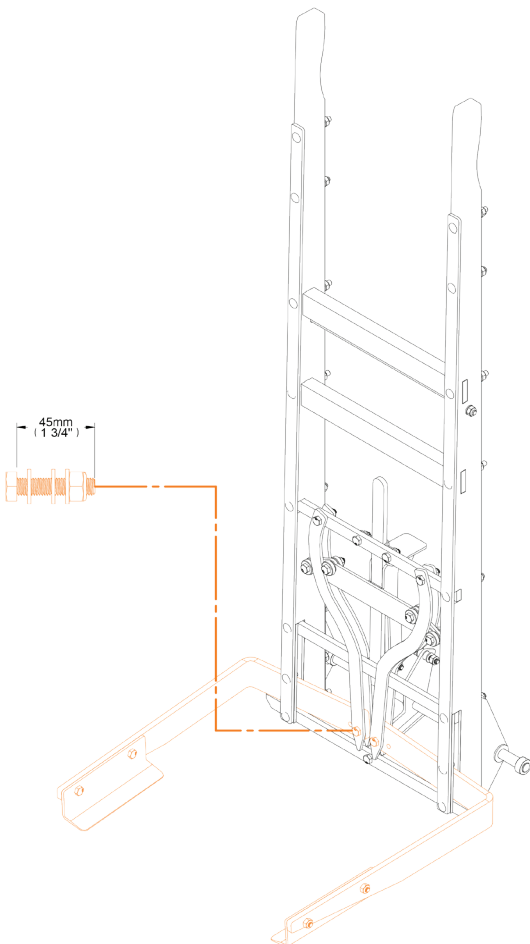

MARTINS
INDUSTRIES

TIRE RIDER
CLASSIC
MWTC

MARTINSINDUSTRIES.COM

MANUAL

ASSEMBLY / ASSEMBLAGE / ENSAMBLAGE / MONTAGE

1

2

3

ASSEMBLY / ASSEMBLAGE / ENSAMBLAGE / MONTAGE

4

5

The logo for Martins Industries features a stylized, grey, swoosh-like graphic above the word "MARTINS" in a bold, white, sans-serif font. Below "MARTINS", the word "INDUSTRIES" is written in a smaller, white, spaced-out, sans-serif font.