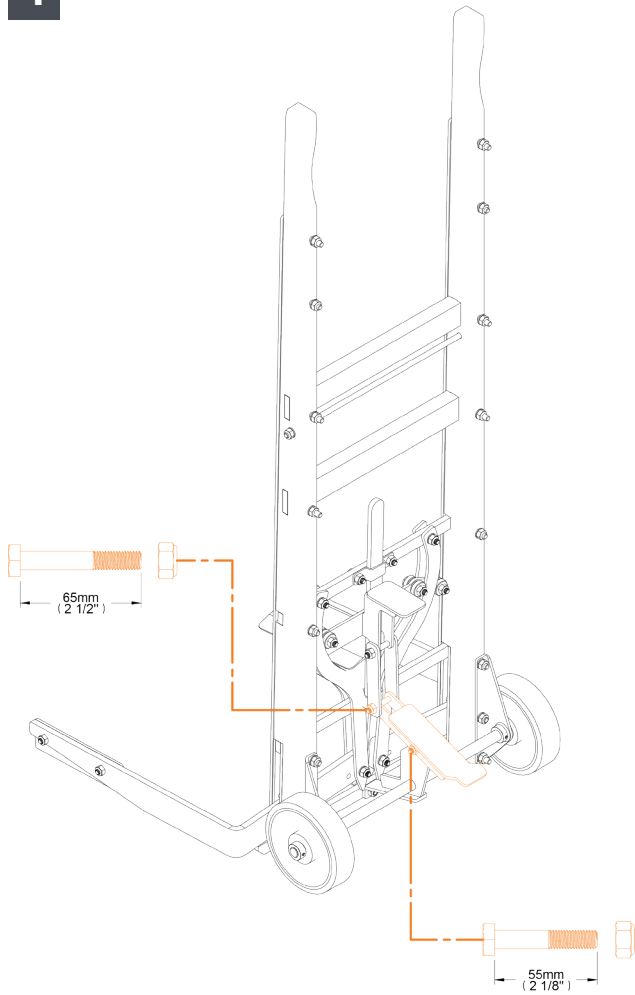

MARTINS
INDUSTRIES

TIRE RIDER
CLASSIC
MWTC

MARTINSINDUSTRIES.COM

MANUAL

ASSEMBLY / ASSEMBLAGE / ENSAMBLAGE / MONTAGE

1

2

3

ASSEMBLY / ASSEMBLAGE / ENSAMBLAGE / MONTAGE

4

5

The logo for Martins Industries features a stylized, grey, swoosh-like graphic above the word "MARTINS" in a bold, white, sans-serif font. Below "MARTINS", the word "INDUSTRIES" is written in a smaller, white, spaced-out, sans-serif font.