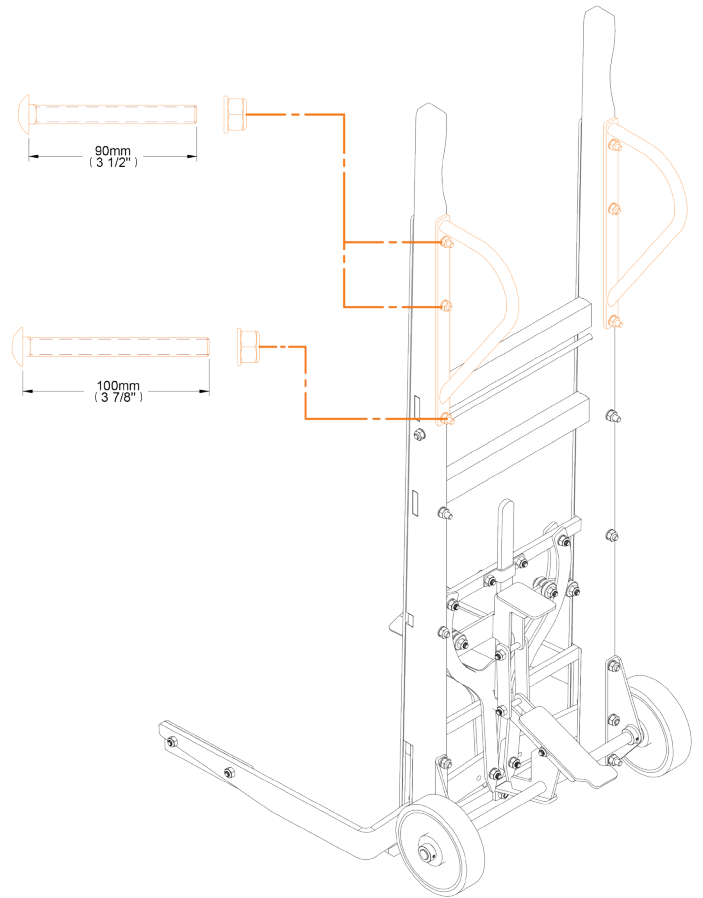

MARTINS
INDUSTRIES

TIRE RIDER
CLASSIC
MWTC

MARTINSINDUSTRIES.COM

MANUAL

ASSEMBLY / ASSEMBLAGE / ENSAMBLAGE / MONTAGE

1

2

3

ASSEMBLY / ASSEMBLAGE / ENSAMBLAGE / MONTAGE

4

5

The logo for Martins Industries features a stylized, grey, swoosh-like graphic above the word "MARTINS" in a bold, white, sans-serif font. Below "MARTINS", the word "INDUSTRIES" is written in a smaller, white, spaced-out, sans-serif font.