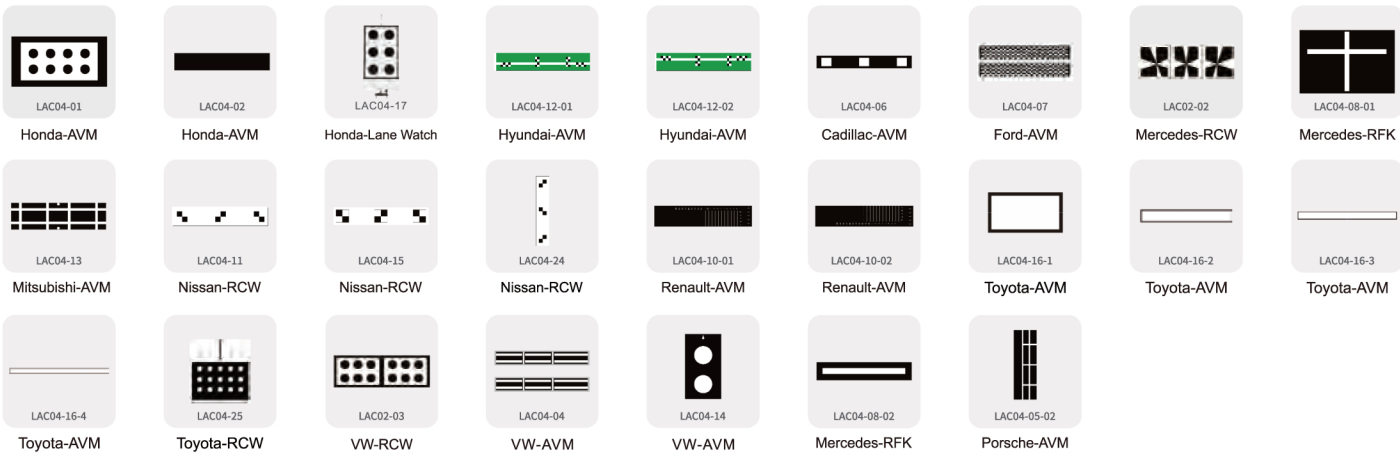

LANE DEPARTURE WARNING (LDW)

ADAPTIVE CRUISE CONTROL (ACC)/BLIND SPOT DETECTION (BSD)

AROUND VIEW MONITORING (AVM)/REAR COLLISION WARNING (RCW)

NIGHT VISION SYSTEM (NVS)