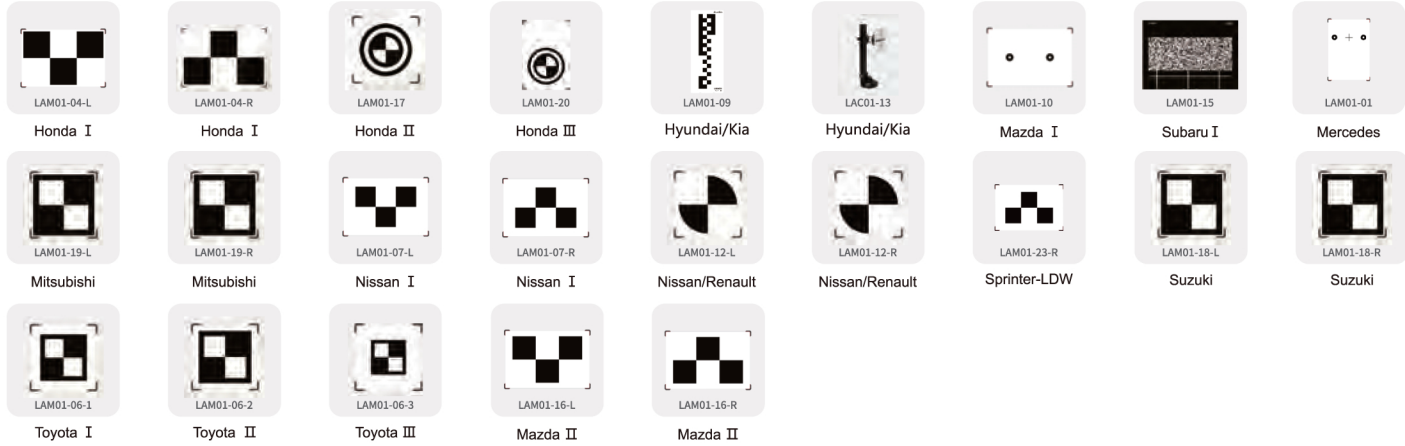

LANE DEPARTURE WARNING (LDW)

ADAPTIVE CRUISE CONTROL (ACC)/BLIND SPOT DETECTION (BSD)

AROUND VIEW MONITORING (AVM)/REAR COLLISION WARNING (RCW)

NIGHT VISION SYSTEM (NVS)