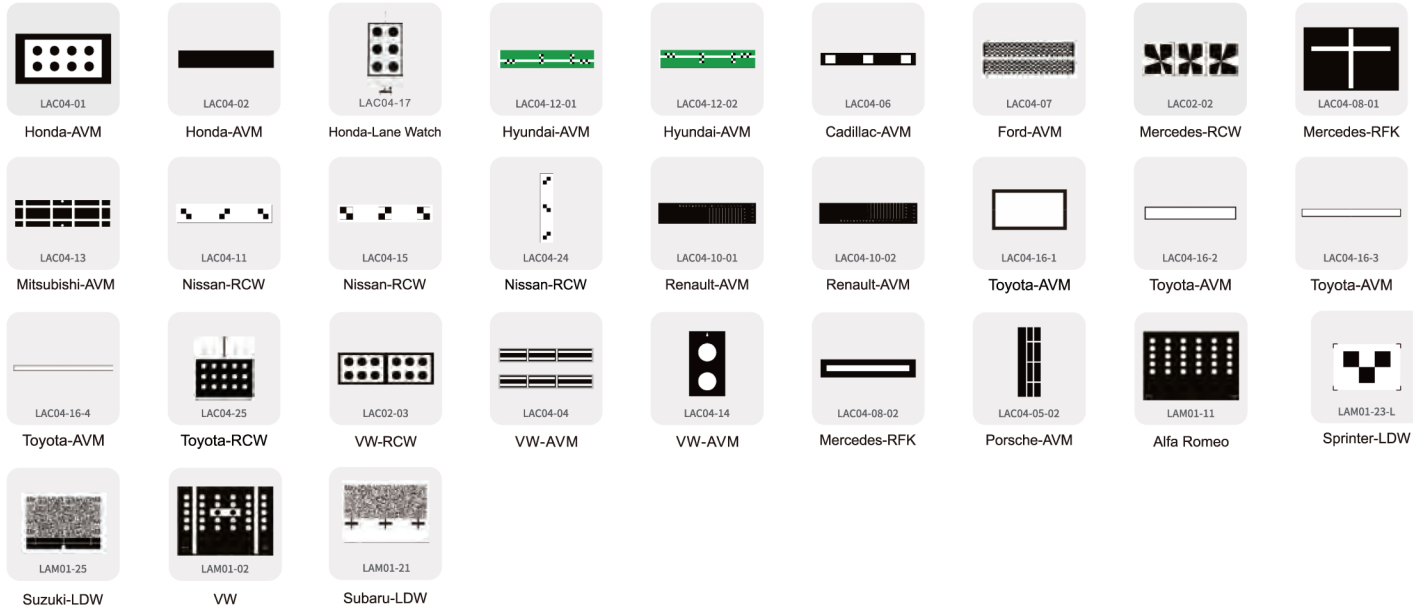

LANE DEPARTURE WARNING (LDW)

ADAPTIVE CRUISE CONTROL (ACC)/BLIND SPOT DETECTION (BSD)

AROUND VIEW MONITORING (AVM)/REAR COLLISION WARNING (RCW)

NIGHT VISION SYSTEM (NVS)