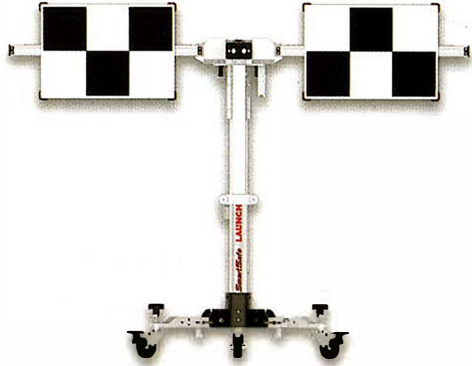

X-431 ADAS Mobile

The X-431 ADAS Mobile is designed to be used in your shop or taken on the road. Its easy foldable frame can fit into any vehicle.

LDW "Standard" Package

Forward Facing "Deluxe"

Premium Package