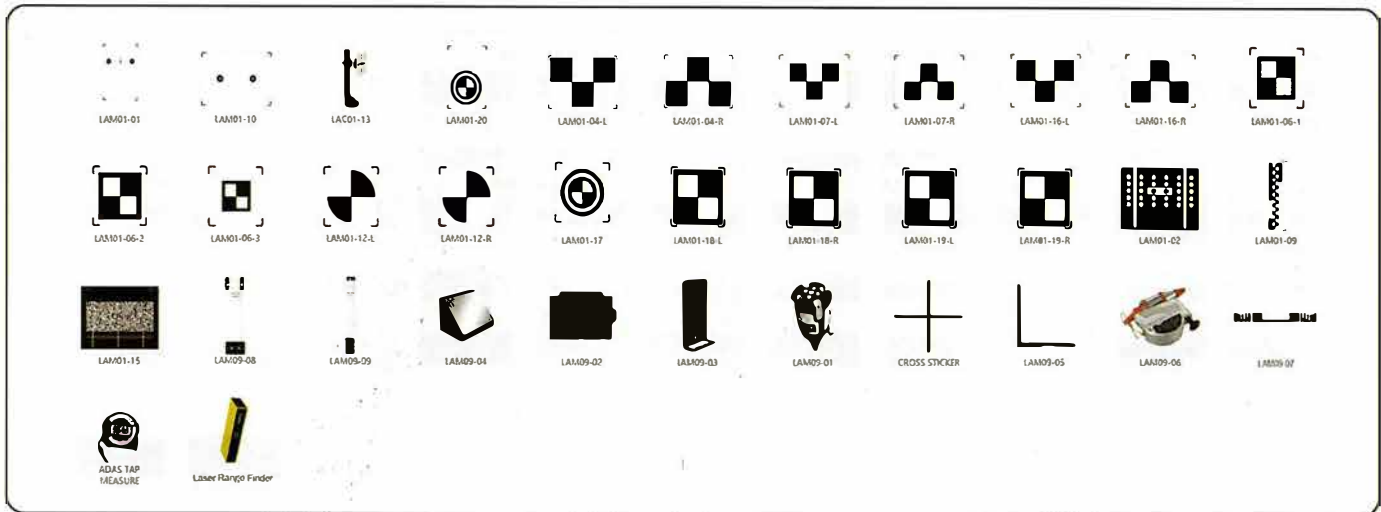

X-431 ADAS Mobile

The X-431 ADAS Mobile is designed to be used in your shop or taken on the road. Its easy foldable frame can fit into any vehicle.

LDW "Standard" Package

Forward Facing "Deluxe"

Premium Package