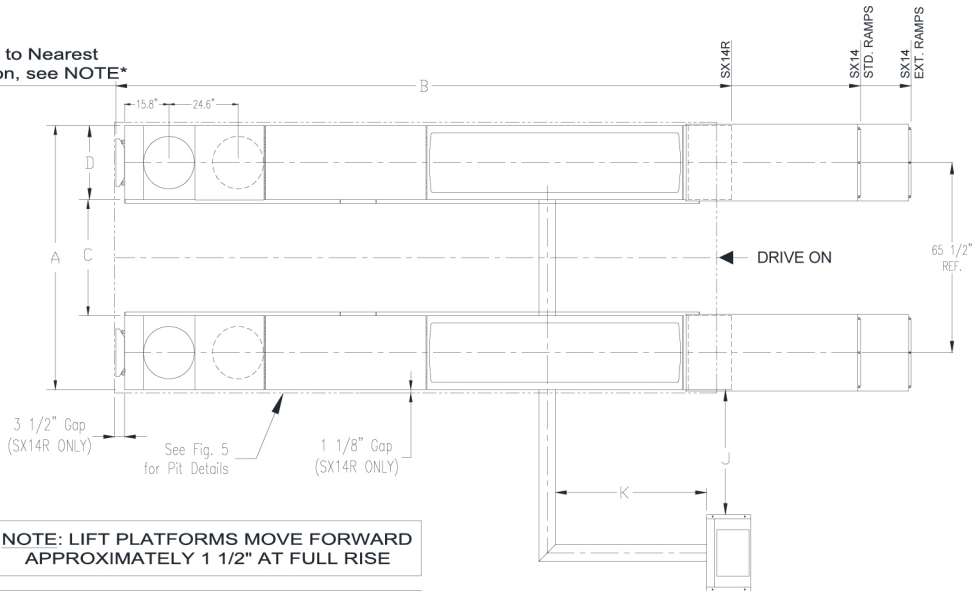

3' Min. to Nearest  
Obstruction, see NOTE\*

**NOTE: LIFT PLATFORMS MOVE FORWARD APPROXIMATELY 1 1/2" AT FULL RISE**

**NOTE\*: FACTOR IN EXTRA SPACE NEEDED FOR ALIGNMENT EQUIPMENT**