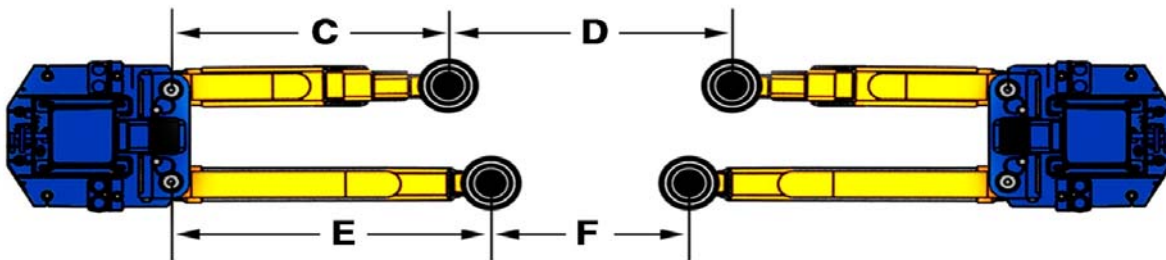

Asymmetric Configuration

Symmetric Configuration

STANDARD MODELS	STANDARD ARMS							
	XPR-10A		XPR-10		XPR-9D		XPR-9	
BendPak Lift Models	NARROW SETTING	WIDE SETTING	NARROW SETTING	WIDE SETTING	NARROW SETTING	WIDE SETTING	NARROW SETTING	WIDE SETTING
Configuration	NARROW SETTING	WIDE SETTING	NARROW SETTING	WIDE SETTING	NARROW SETTING	WIDE SETTING	NARROW SETTING	WIDE SETTING
Arm Config.	3-Stage Front	3-Stage Front	3-Stage Front	3-Stage Front	3-Stage Front	3-Stage Front	3-Stage Front	3-Stage Front
Type	True Asymmetric	True Asymmetric	Symmetric	Symmetric	Symmetric	Symmetric	Symmetric	Symmetric
Capacity	10,000 Pounds	10,000 Pounds	10,000 Pounds	10,000 Pounds	10,000 Pounds	10,000 Pounds	10,000 Pounds	10,000 Pounds
Front Arm Min (C)	23.4	23.4	25.4	25.4	25.4	25.4	25.4	25.4
Front Arm Max (C)	43.7	43.7	49.4	49.4	49.4	49.4	49.4	49.4
Front Arm Movement	20.3	20.3	24	24	24	24	24	24
Front Arm Distance Apart / Retracted (D)	46	59	46.7	59.7	46.2	59.2	45.9	58.9
Front Arm Distance Apart / Extended (D)	5.4	18.4	-1.3	11.7	-1.8	11.2	-2.1	10.9
Rear Arm Min (E)	40.3	40.3	32.3	32.3	32.3	32.3	32.3	32.3
Rear Arm Max (E)	58	58	52.5	52.5	52.5	52.5	52.5	52.5
Rear Arm Movement	17.7	17.7	20.2	20.2	20.2	20.2	20.2	20.2
Rear Arm Distance Apart / Retracted (F)	23.2	36.2	32.9	45.9	32.4	45.4	32.1	45.1
Rear Arm Distance Apart / Extended (F)	-12.2	0.8	-7.5	5.5	-8	5	-8.3	4.7