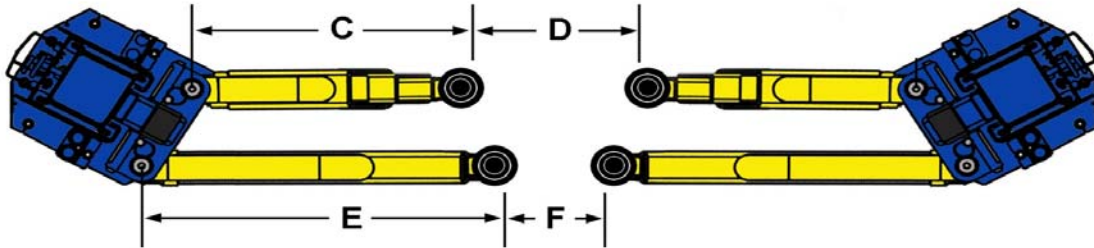

Asymmetric Configuration