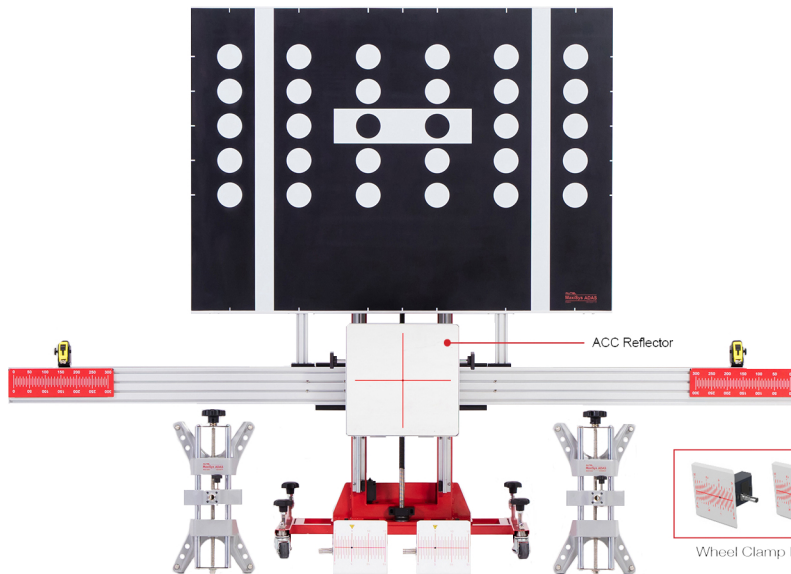

Target Board Holder

Holder attaches to Calibration Frame

Honda-LDW

Honda-LDW

Honda-LDW

Toyota-LDW

Nissan-LDW

Nissan-LDW