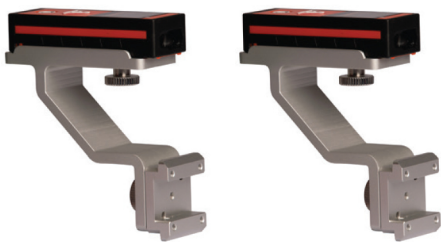

Front Wheel Targets (L&R)
AUTEL-CSC0500-05

Digital Tape Measure (3x)
AUTEL-CSC0500-05

Center Digital Tape Measure Bracket
AUTEL-CSC0500-05

Digital Tape Measure Crossbar Brackets (2x)
AUTEL-CSC0500-05

Placement Boards (2x)
AUTEL-CSC0500-05