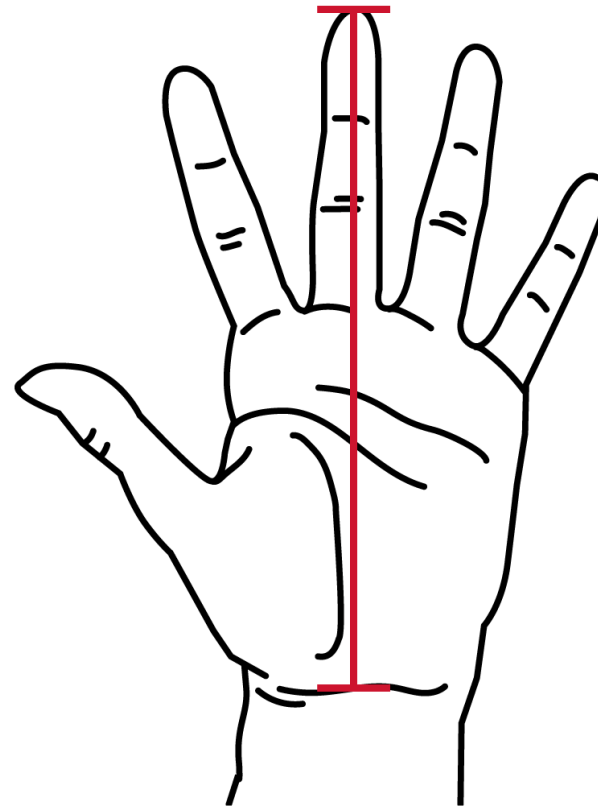

GLOVES

MILWAUKEE[®] SIZING GUIDE

FOR BEST FIT, MEASURE TIP OF
MIDDLE FINGER TO BASE OF PALM.

SIZE

M

L

XL

HAND

(in/cm)

7-1/2"

19,1 cm

7-3/4"

19,7 cm

8"

20,3 cm