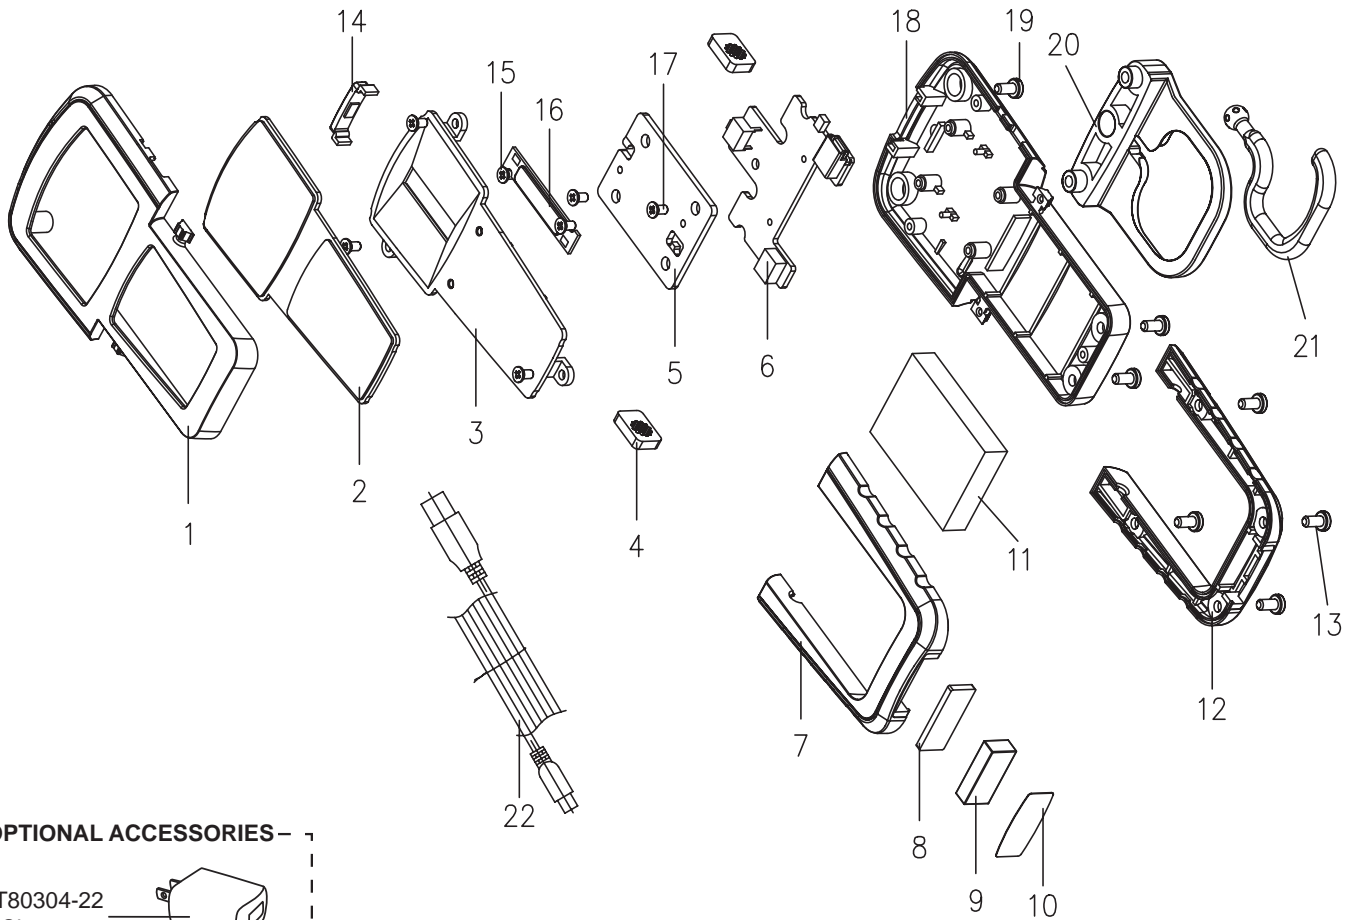

SABER®

ATD-80340A

--- OPTIONAL ACCESSORIES ---

PRT80304-22 AC Charger

PRT80304-31 DC Charger

--- AVAILABLE ---

ITEM#	ORDERING PART#	PART DESCRIPTION
1	PRT80340-01	FRONT HOUSING
2	PRT80340-02	TRANSPARENT COVER
3	PRT80340-03	REFLECTOR
4	PRT80340-04	GEAR
5	PRT80340-05	HEAT SINK
6	PRT80340A-06N	SWITCH BOARD
7	PRT80340-07-12	STAND & MAGNET ASSY
8	PRT80340-07-12	STAND & MAGNET ASSY
9	PRT80340-07-12	STAND & MAGNET ASSY
10	PRT80340A-10	MAGNET STICKER
11	PRT80340-11	LI-ION BATTERY

ITEM#	ORDERING PART#	PART DESCRIPTION
12	PRT80340-07-12	STAND & MAGNET ASSY
13	PRT80340-13	SCREW
14	PRT80340-14	BUTTON
15	PRT80340-15	SCREW
16	PRT80340-16	COB LED
17	PRT80340-17	SCREW
18	PRT80340-18	BACK HOUSING
19	PRT80340-19	SCREW
20	PRT80340-20	HOOK BASE
21	PRT80340-21	HOOK
22	PRT80304-27	USB CORD