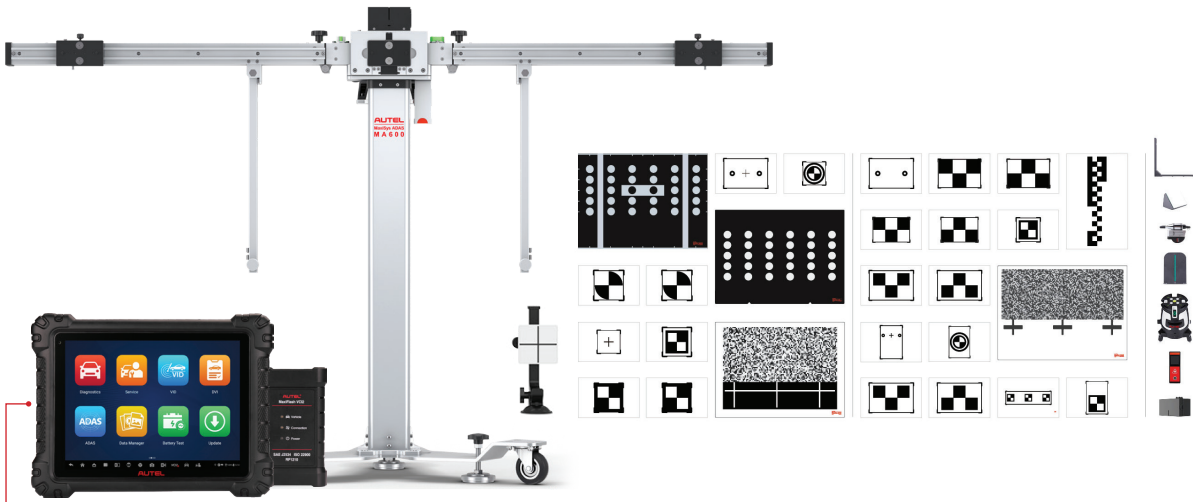

AUTEL MAXISYS

MA600 FREE ADAS PRODUCT UPGRADES

VALID FROM JANUARY 1 - JUNE 30, 2026

ON MA600 REPLACEMENT PARTS
(1-Year Warranty on ADAS Frame & Tablet)

UPGRADED MS909 S2 TABLET NOW INCLUDED
AN ADDITIONAL **$500 VALUE**

PURCHASE AN MA60020T LDW 2.0 MOBILE CALIBRATION PACKAGE GET A TOTAL OF **$2,165 IN FREE UPGRADES****

MA600 CROSSBAR EXTENSIONS

Extension for larger target boards.

P/N: MA600EXT

RETAIL VALUE: $230

SUBARU TARGET 3-PACK

NEW Subaru camera calibration targets for 2023 and newer models.
For Subaru Mono Camera calibration on EyeSight systems.

P/N: 611-05

RETAIL VALUE: $625

SUBARU TARGET

LDW target that does not require frame repositioning.

P/N: 601-14-1M

RETAIL VALUE: $710

VOLVO LEVELER

Camera and Radar leveling tools for applicable Volvo vehicles.

P/N: 708-0102

RETAIL VALUE: $100

*MA600 parts covered by 3-year warranty: Handle, Gear Box, Hinges, etc **Value of free upgrades includes free goods and upgraded MS909 S2 tablet

1.855.288.3587
USSUPPORT@AUTEL.COM

AUTEL ACADEMY TRAINING
autel.us/academy

WEB: AUTEL.US
FOLLOW US: @AUTELTOOLS

AUTEL